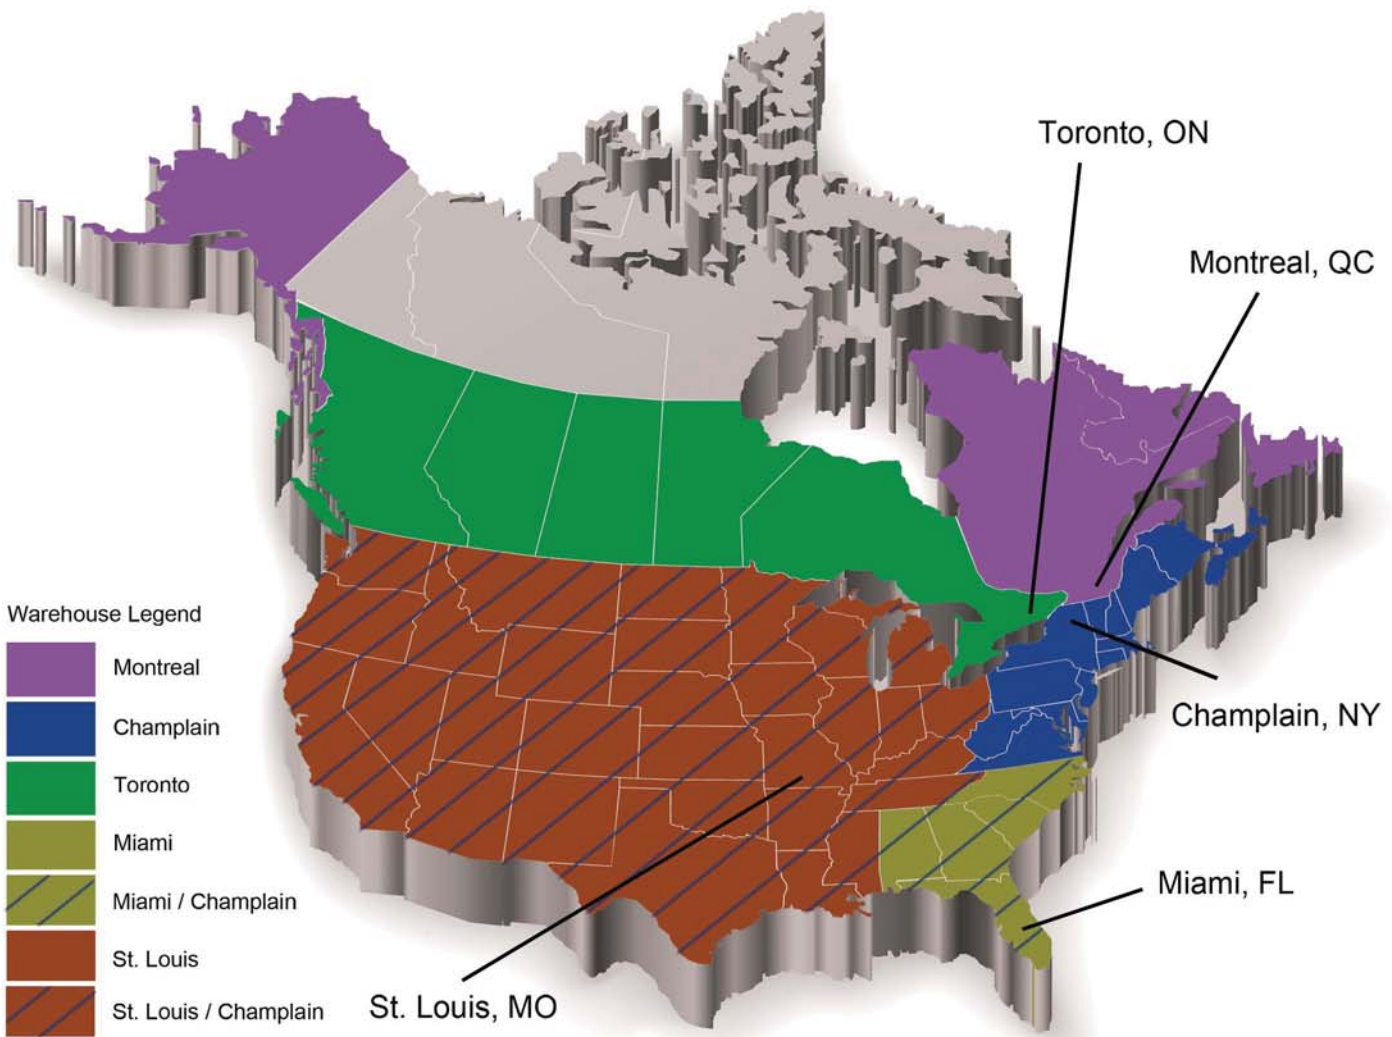

ARTCRAFT®

SINCE · DEPUIS 1955

RAPID RESPONSE

TORONTO MONTREAL NEW YORK ST. LOUIS MIAMI DALLAS

Simply get what you need fast and save money

Warehouse Shipping Territories

with frosted glass diffuser

AC191
7"D x 9"BH
1 x 60 W.M.