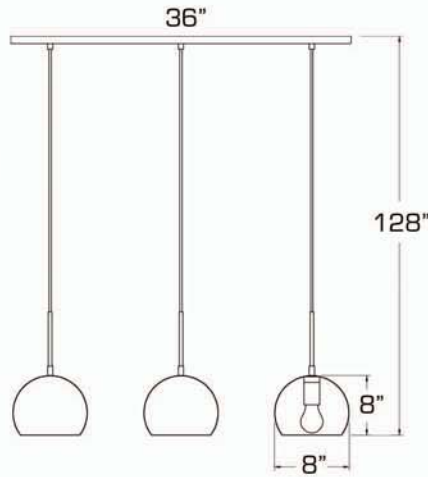

JA 798
30"D. x 7"H. x 4.75W
(129" OAL)
3 x 100 W.M.

JA 793
10"D x 8.5"BH
(130.5" OAL)
1 x 100 W.M.

NEBULA

AC 105
32.5"D. x 5.5"BH.
(75.25" OAL.)
5 x 35W Bi-Pin
(Height Adjustable)

AC 107
15"D. x 5"BH. (Glass)
(79" OAL.)
7 x 20W Bi-Pin

AC 6531 PN, OB
4"D x 7.5"BH
(43.5" OAL)
1 x 50W G9
(2x 6" + 2 x 12"
Rods Included)

AC 1139 PN, OB
30"D x 30.25"BH
(126.25" OAL)
9 x 50W G9

AC 1134 OB, PN
31.25"L x 4.25"D x 23"BH
4 x 50W G9
(1 x 4" + 1 x 8" + 1 x 12" + 1 x 24"
Rods Included)

AC 1135 OB, PN
26.5"D x 26"BH
(122" OAL)
5 x 50W G9

AC 6531 OB, PN
4"D x 7.5"BH
(43.5" OAL)
1 x 50W G9
2x 6" + 2 x 12"
Rods Included)

AC 1139 OB, PN
30"D x 30.25"BH
(126.25" OAL)
9 x 50W G9

SC 553 CH, BK, WH
18"D. x 8"BH.
(128" OAL)
3 x 60 W.M.

SC 551 CH, BK, WH
8"D. x 8"BH
(128" OAL)
1 x 100 W.M.

SC 554 CH, BK, WH
36"L. x 8"W. x 8"BH.
(128" OAL)
3 x 60 W.M.

SC 559 CH, BK, WH
10"D x 65"H
1 x 100 W.M.

SC 165
27"D x 21.5"H
5 x 60 W.C.

SC 160
22"D. x 19.5" BH (56" OAL.)
4 x 60 W.M.