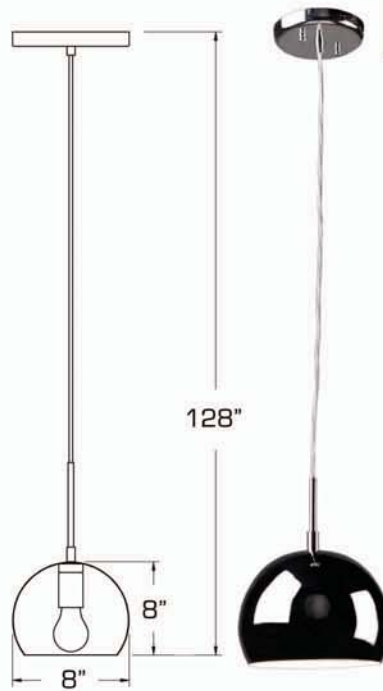

AC 101
4.75"D. x 5.5"BH.
(80" OAL.)
1 x 35W Bi-Pin

AC 123
15"D. x 5.5"BH.
3 x 40W G9

AC 112
29.5"D. x 13.5"BH.
(72" OAL.)
12 x 40W G9
(Height Adjustable)

GLASS SPHERE WITH METAL WIRING
Low Voltage | Bulbs Included

AC 6216
28"D. x 58.75"H. Max
(22.75"H. Min)
6 x 100 W.M.

ANDOVER

AC 1134 PN, OB
31.25"L x 4.25"D x 23"BH
4 x 50W G9
(1 x 4" + 1 x 8" + 1 x 12" + 1 x 24"
Rods Included)

AC 1135 PN, OB
26.5"D x 26"BH
(122" OAL)
5 x 50W G9

AC 6531 PN, OB
4"D x 7.5"BH
(43.5" OAL)
1 x 50W G9
(2x 6" + 2 x 12"
Rods Included)

AC 1139 PN, OB
30"D x 30.25"BH
(126.25" OAL)
9 x 50W G9

AC 1134 OB, PN
31.25"L x 4.25"D x 23"BH
4 x 50W G9
(1 x 4" + 1 x 8" + 1 x 12" + 1 x 24"
Rods Included)

AC 1135 OB, PN
26.5"D x 26"BH
(122" OAL)
5 x 50W G9

AC 6531 OB, PN
4"D x 7.5"BH
(43.5" OAL)
1 x 50W G9
2x 6" + 2 x 12"
Rods Included)

AC 1139 OB, PN
30"D x 30.25"BH
(126.25" OAL)
9 x 50W G9

SC 553 CH, BK, WH
18"D. x 8"BH.
(128" OAL)
3 x 60 W.M.