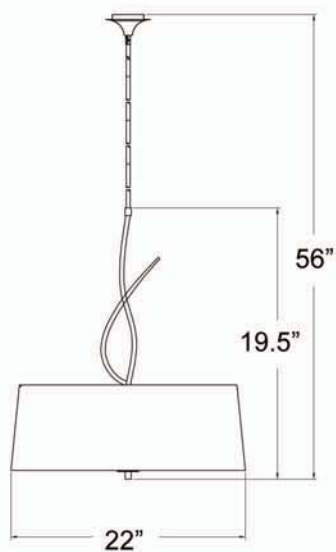

AC 6531 PN, OB
4"D x 7.5"BH
(43.5" OAL)
1 x 50W G9
(2x 6" + 2 x 12"
Rods Included)

AC 1139 PN, OB
30"D x 30.25"BH
(126.25" OAL)
9 x 50W G9

AC 1134 OB, PN
31.25"L x 4.25"D x 23"BH
4 x 50W G9
(1 x 4" + 1 x 8" + 1 x 12" + 1 x 24"
Rods Included)

AC 1135 OB, PN
26.5"D x 26"BH
(122" OAL)
5 x 50W G9

AC 6531 OB, PN
4"D x 7.5"BH
(43.5" OAL)
1 x 50W G9
2x 6" + 2 x 12"
Rods Included)

AC 1139 OB, PN
30"D x 30.25"BH
(126.25" OAL)
9 x 50W G9

SC 553 CH, BK, WH
18"D. x 8"BH.
(128" OAL)
3 x 60 W.M.

SC 551 CH, BK, WH
8"D. x 8"BH
(128" OAL)
1 x 100 W.M.

SC 554 CH, BK, WH
36"L. x 8"W. x 8"BH.
(128" OAL)
3 x 60 W.M.

SC 559 CH, BK, WH
10"D x 65"H
1 x 100 W.M.

SC 165
27"D x 21.5"H
5 x 60 W.C.

SC 160
22"D. x 19.5" BH (56" OAL.)
4 x 60 W.M.

SC 780
8"D. x 9"BH. (Max. 45"H.)
1 x 100 W.M.
2 x 12" + 2 x 6" Rods
(With Hangstraight)

SC 787
12"D. x 6"H.
x 5" EXT.
2 x 60 W.C.
(Wall Bracket)

SC 781
16"D. x 9"BH.
(Max 45"H)
2 x 100 W.M.
(With Hangstraight)