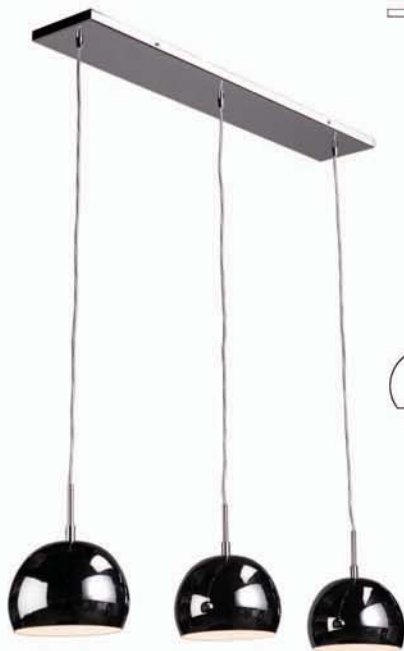

SC 554 CH, BK, WH
36"L. x 8"W. x 8"BH.
(128" OAL)
3 x 60 W.M.