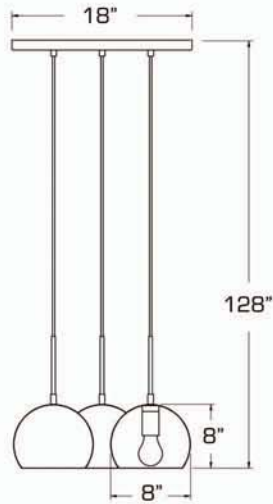

AC 881
5.5"D. x 79"H. Max
1 x 20 Bi Pin

AC 885
12.5"D. x 126"OAL.
5 x 20 Bi Pin

BERKELEY

AC 679 CH
4.75"D. x 9.5"H. x 5.5"EXT
1 x 20W Bi Pin

AC 677 CH
12"D. x 40"H.
7 x 20W Bi Pin

BULBS INCLUDED

AC 675 CH
24"L x 3"W. x 60"H. (96"H.Max)
5 x 20W Bi Pin.

AC 6216
28"D. x 58.75"H. Max
(22.75"H. Min)
6 x 100 W.M.

ANDOVER

AC 1134 PN, OB
31.25"L x 4.25"D x 23"BH
4 x 50W G9
(1 x 4" + 1 x 8" + 1 x 12" + 1 x 24"
Rods Included)

AC 1135 PN, OB
26.5"D x 26"BH
(122" OAL)
5 x 50W G9

AC 6531 PN, OB
4"D x 7.5"BH
(43.5" OAL)
1 x 50W G9
(2x 6" + 2 x 12"
Rods Included)

AC 1139 PN, OB
30"D x 30.25"BH
(126.25" OAL)
9 x 50W G9

AC 1134 OB, PN
31.25"L x 4.25"D x 23"BH
4 x 50W G9
(1 x 4" + 1 x 8" + 1 x 12" + 1 x 24"
Rods Included)

AC 1135 OB, PN
26.5"D x 26"BH
(122" OAL)
5 x 50W G9

AC 6531 OB, PN
4"D x 7.5"BH
(43.5" OAL)
1 x 50W G9
2x 6" + 2 x 12"
Rods Included)

AC 1139 OB, PN
30"D x 30.25"BH
(126.25" OAL)
9 x 50W G9

SC 553 CH, BK, WH
18"D. x 8"BH.
(128" OAL)
3 x 60 W.M.